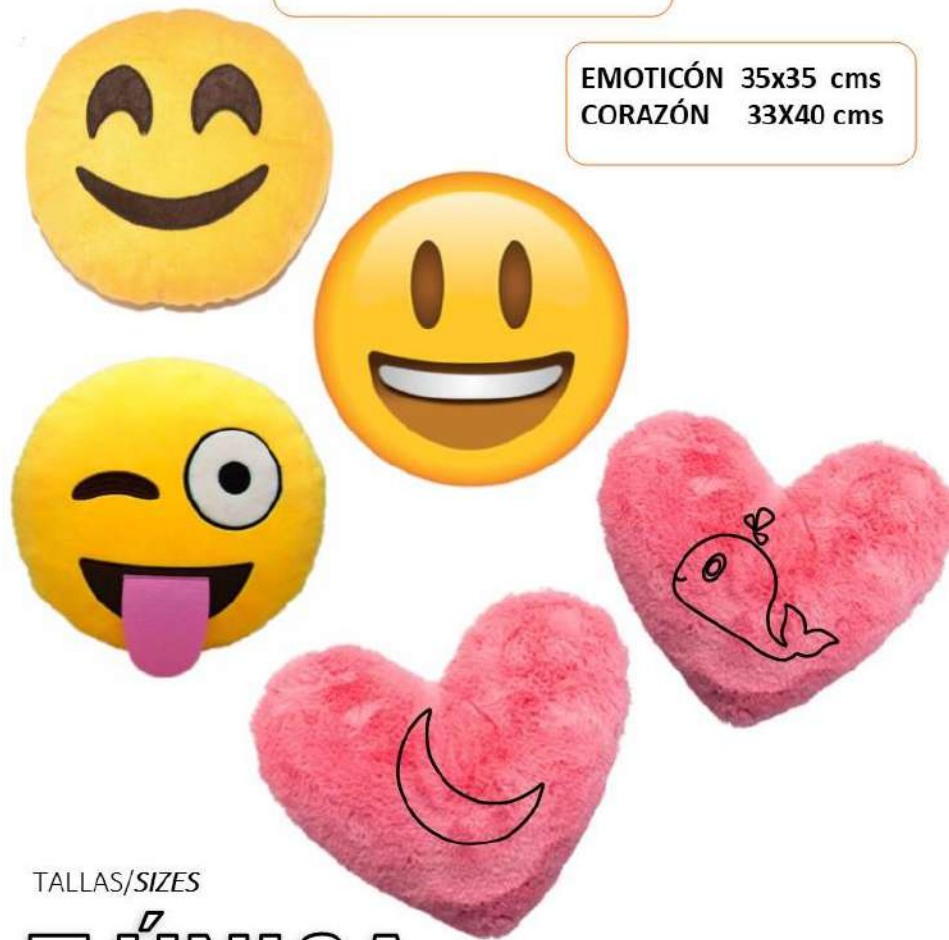

Emoticon and Heart

—Face the rights and sew leaving an opening to fill. - Cut the pieces of decoration and place them as shown in the figures - For the pieces of decoration use Lenci cloth, glue them or sew, if you have an embroidery machine you can embroider them - For filling use Napa

TELA Y CONSUMO/GENDER TOTAL

Para cada cojín (45X45 cms doble aprox.)

For each cushion (45X45 cm double approx.)

INSTRUCCIONES/INSTRUCTIONS

Tela: Telas suaves como el Terciopelo, Plush o Gamuzas
Paño Lenci para los adornos — O bordar

Fabric: Soft fabrics such as Velvet, Plush or Suede
Lenci cloth for ornaments - Or embroider

**CODIGO
M303**

**JUEGO DE COJIN INFANTIL
/ CHILDREN'S CUSHION SET**

**EMOTICIÓN 35x35 cms
CORAZÓN 33X40 cms**